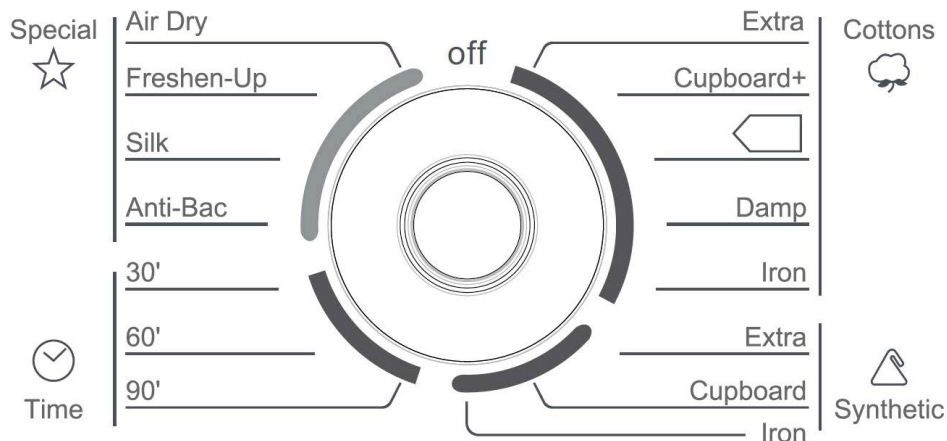

# mistral®

**Model Number: BTDG7W**  
**Model Name: 7kg Tumble Dryer**

**Features:**

- 15 Programs
- Max Spin Speed 52 - 58 RPM
- Anti Crease Function

**Product Size: 595 x 555 x 850mm**

**Packaging: Brown Box**  
**655 x 575 x 885mm**

**Weight: 30kg**

**Warranty: 2 Year Replacement**

**Product Description: The Mistral Tumble Dryer with electronic control and LED indicator allows up to 7kg of drying capacity and features 15 different drying programs to suit a variety of laundry requirements, including a delay timer 3/6/12Hr.**